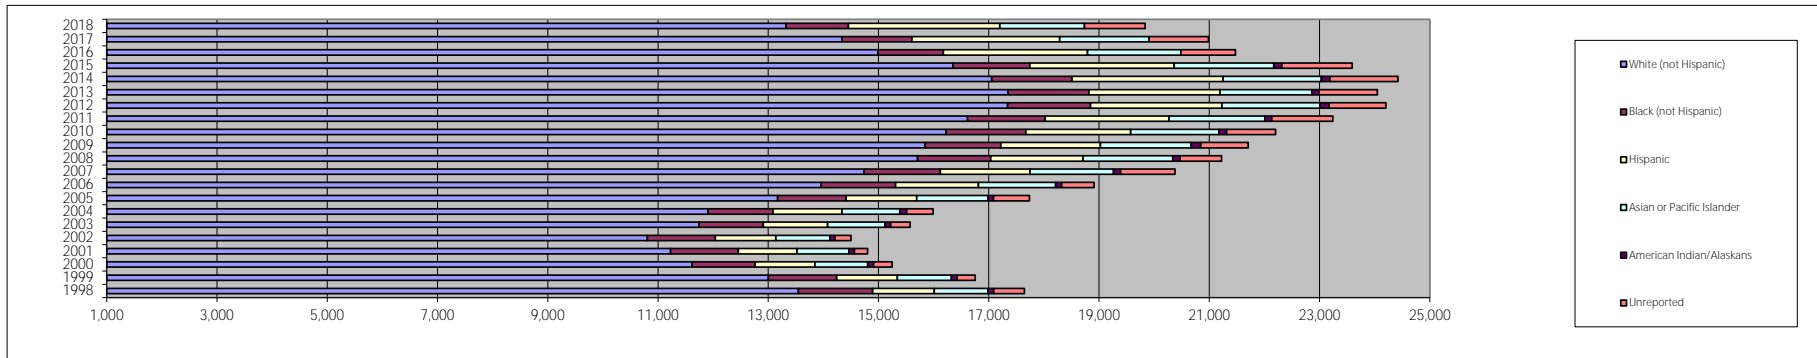

**Accreditation Council for Education in Nutrition and Dietetics  
Dietetics Education Program Statistics 1998-2018**

Number of students/Interns by race/ethnic origin enrolled in all program types

	1998	1999	2000	2001	2002	2003	2004	2005	2006	2007	2008	2009	2010	2011	2012	2013	2014	2015	2016	2017	2018	% change '98/'18	% change one year
White (not Hispanic)	13,548	13,002	11,621	11,230	10,809	11,744	11,908	13,172	13,961	14,735	15,709	15,849	16,228	16,615	17,344	17,350	17,055	16,351	14,990	14,337	13,319	-1.7%	-7.1%
Black (not Hispanic)	1,344	1,241	1,140	1,228	1,230	1,165	1,180	1,242	1,349	1,388	1,325	1,371	1,443	1,408	1,503	1,467	1,454	1,393	1,188	1,270	1,135	-5.5%	-10.6%
Hispanic	1,121	1,099	1,087	1,063	1,097	1,167	1,249	1,279	1,501	1,625	1,678	1,804	1,902	2,249	2,385	2,378	2,741	2,619	2,614	2,678	2,748	138.9%	2.6%
Asian or Pacific Islander	975	980	958	944	980	1,041	1,049	1,292	1,401	1,514	1,626	1,648	1,601	1,736	1,775	1,666	1,783	1,808	1,693	1,624	1,535	66.6%	-5.5%
American Indian/Alaskans	102	104	105	98	93	104	125	103	111	128	130	173	140	127	165	128	154	144	137	158	137	54.9%	-13.3%
Unreported	557	330	336	238	291	353	480	649	588	987	755	861	889	1,106	1,033	1,062	1,236	1,279	991	1,077	1,101	93.4%	2.2%
<b>Total</b>	<b>17,647</b>	<b>16,756</b>	<b>15,247</b>	<b>14,801</b>	<b>14,500</b>	<b>15,574</b>	<b>15,991</b>	<b>17,737</b>	<b>18,911</b>	<b>20,377</b>	<b>21,223</b>	<b>21,706</b>	<b>22,203</b>	<b>23,241</b>	<b>24,205</b>	<b>24,051</b>	<b>24,423</b>	<b>23,594</b>	<b>21,613</b>	<b>21,144</b>	<b>19,975</b>	<b>19.8%</b>	<b>-5.5%</b>